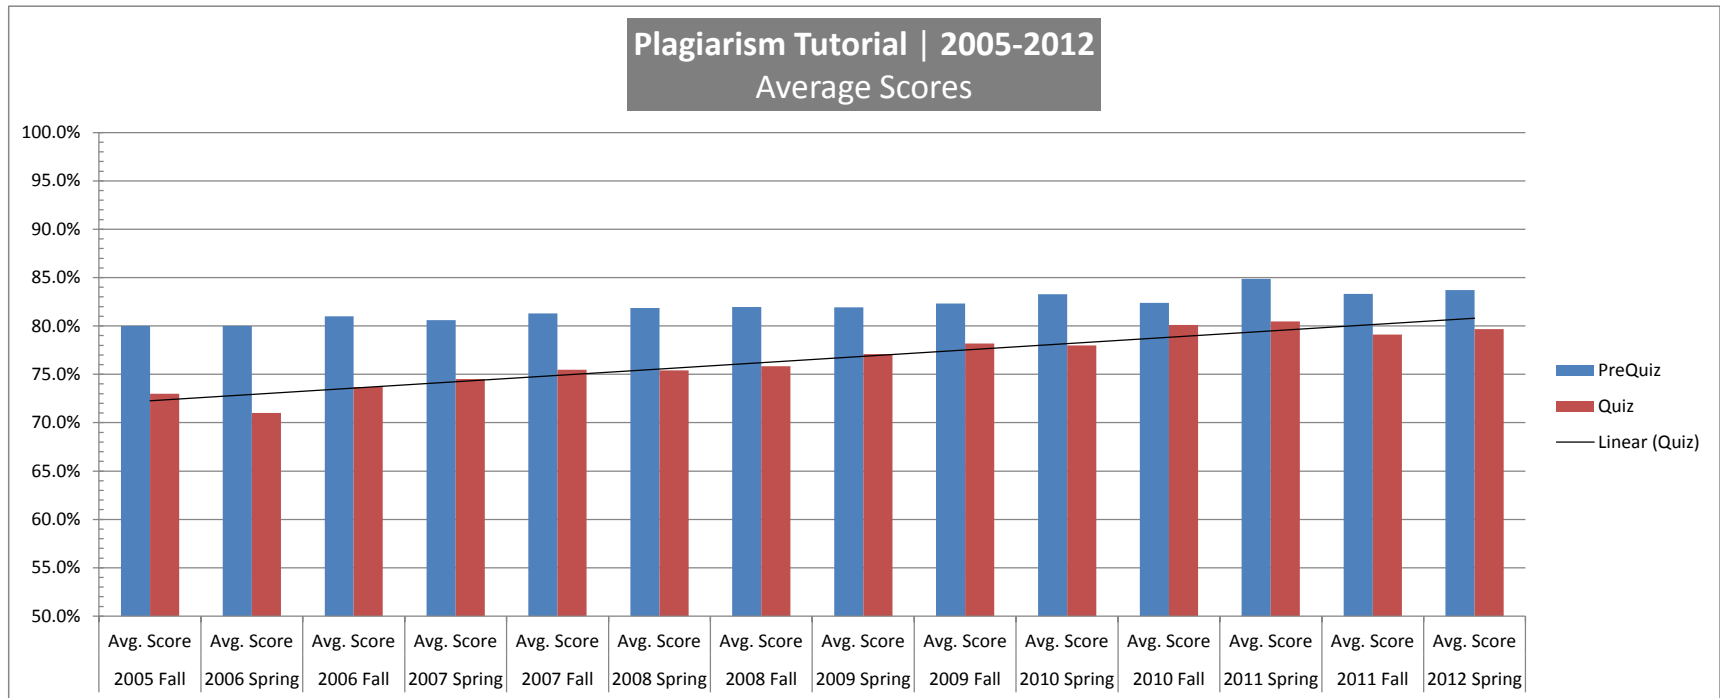

	2005 Fall	2006 Spring	2006 Fall	2007 Spring	2007 Fall	2008 Spring	2008 Fall	2009 Spring	2009 Fall	2010 Spring	2010 Fall	2011 Spring	2011 Fall	2012 Spring	2005-2012
	Avg. Score	Avg. Score	Avg. Score	Avg. Score	Avg. Score	Avg. Score	Avg. Score	Avg. Score	Avg. Score	Avg. Score	Avg. Score	Avg. Score	Avg. Score	Avg. Score	DIFF
PreQuiz	80.0%	80.0%	81.0%	80.6%	81.3%	81.9%	82.0%	81.9%	82.3%	83.3%	82.4%	84.9%	83.3%	83.7%	3.7%
Quiz	73.0%	71.0%	73.7%	74.5%	75.5%	75.4%	75.8%	77.1%	78.2%	78.0%	80.1%	80.5%	79.1%	79.7%	6.7%